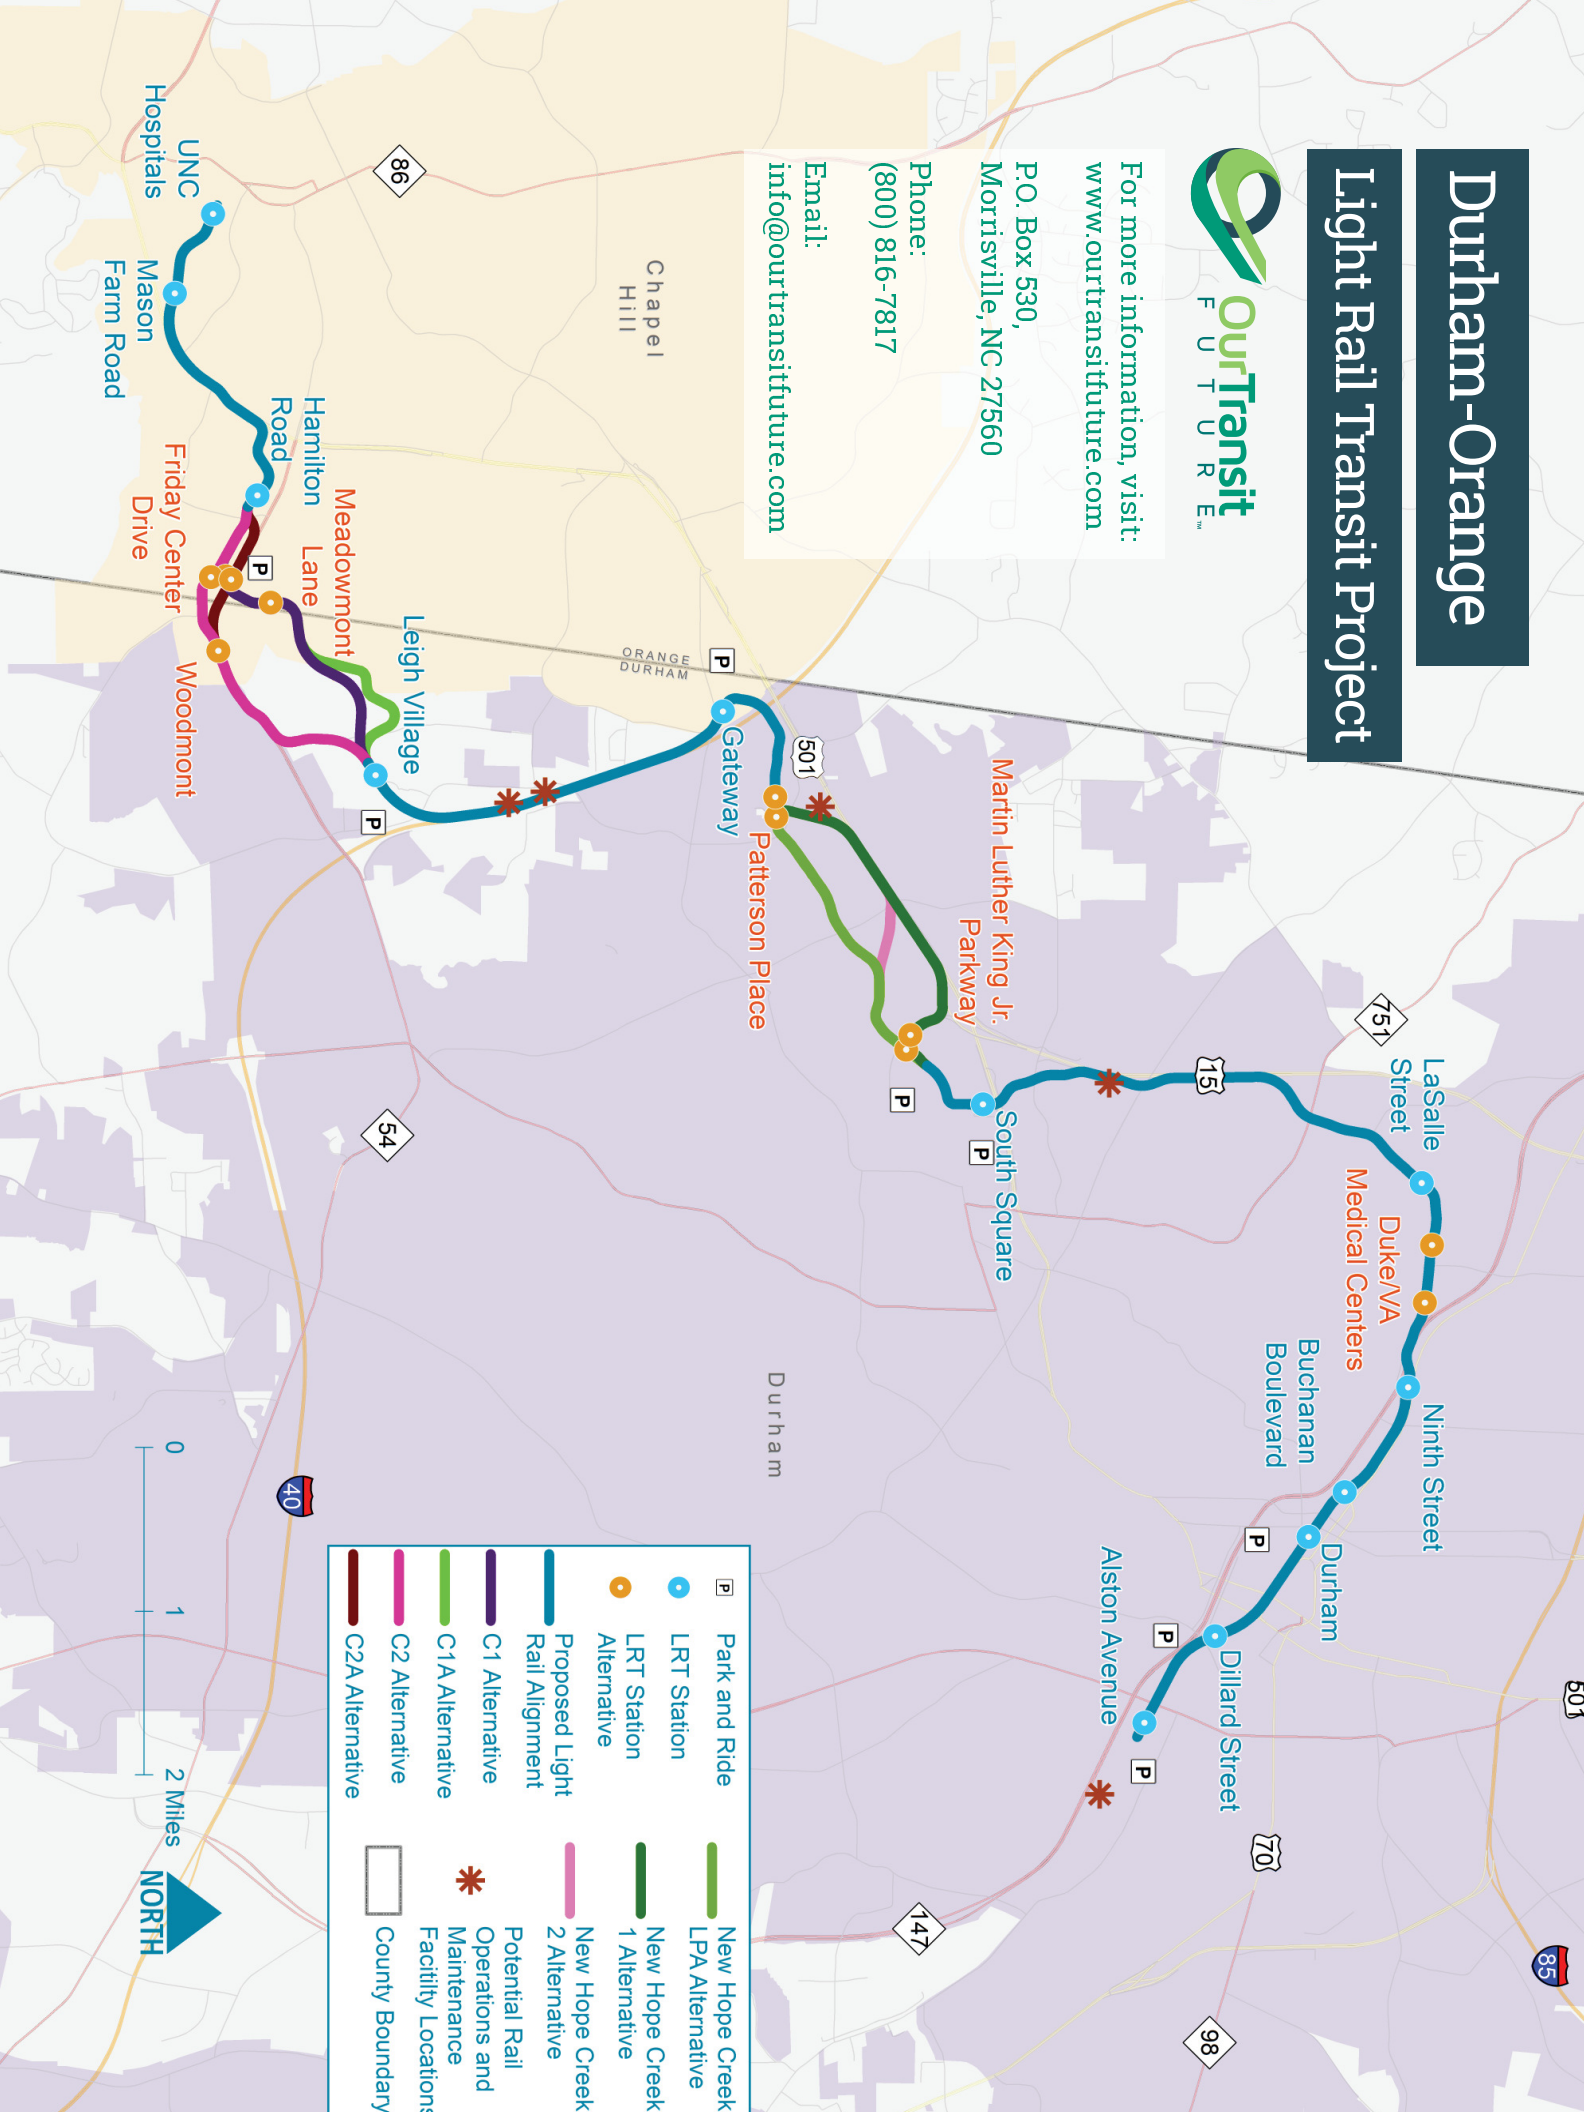

Durham-Orange

Light Rail Transit Project

For more information, visit:
www.ourtransitfuture.com

P.O. Box 530,
 Morrisville, NC 27560

Phone:
 (800) 816-7817

Email:
info@ourtransitfuture.com

Park and Ride	New Hope Creek LPA Alternative
LRT Station	New Hope Creek 1 Alternative
LRT Station Alternative	New Hope Creek 2 Alternative
Proposed Light Rail Alignment	Potential Rail Operations and Maintenance Facility Locations
C1 Alternative	C2A Alternative
C1A Alternative	County Boundary
C2 Alternative	