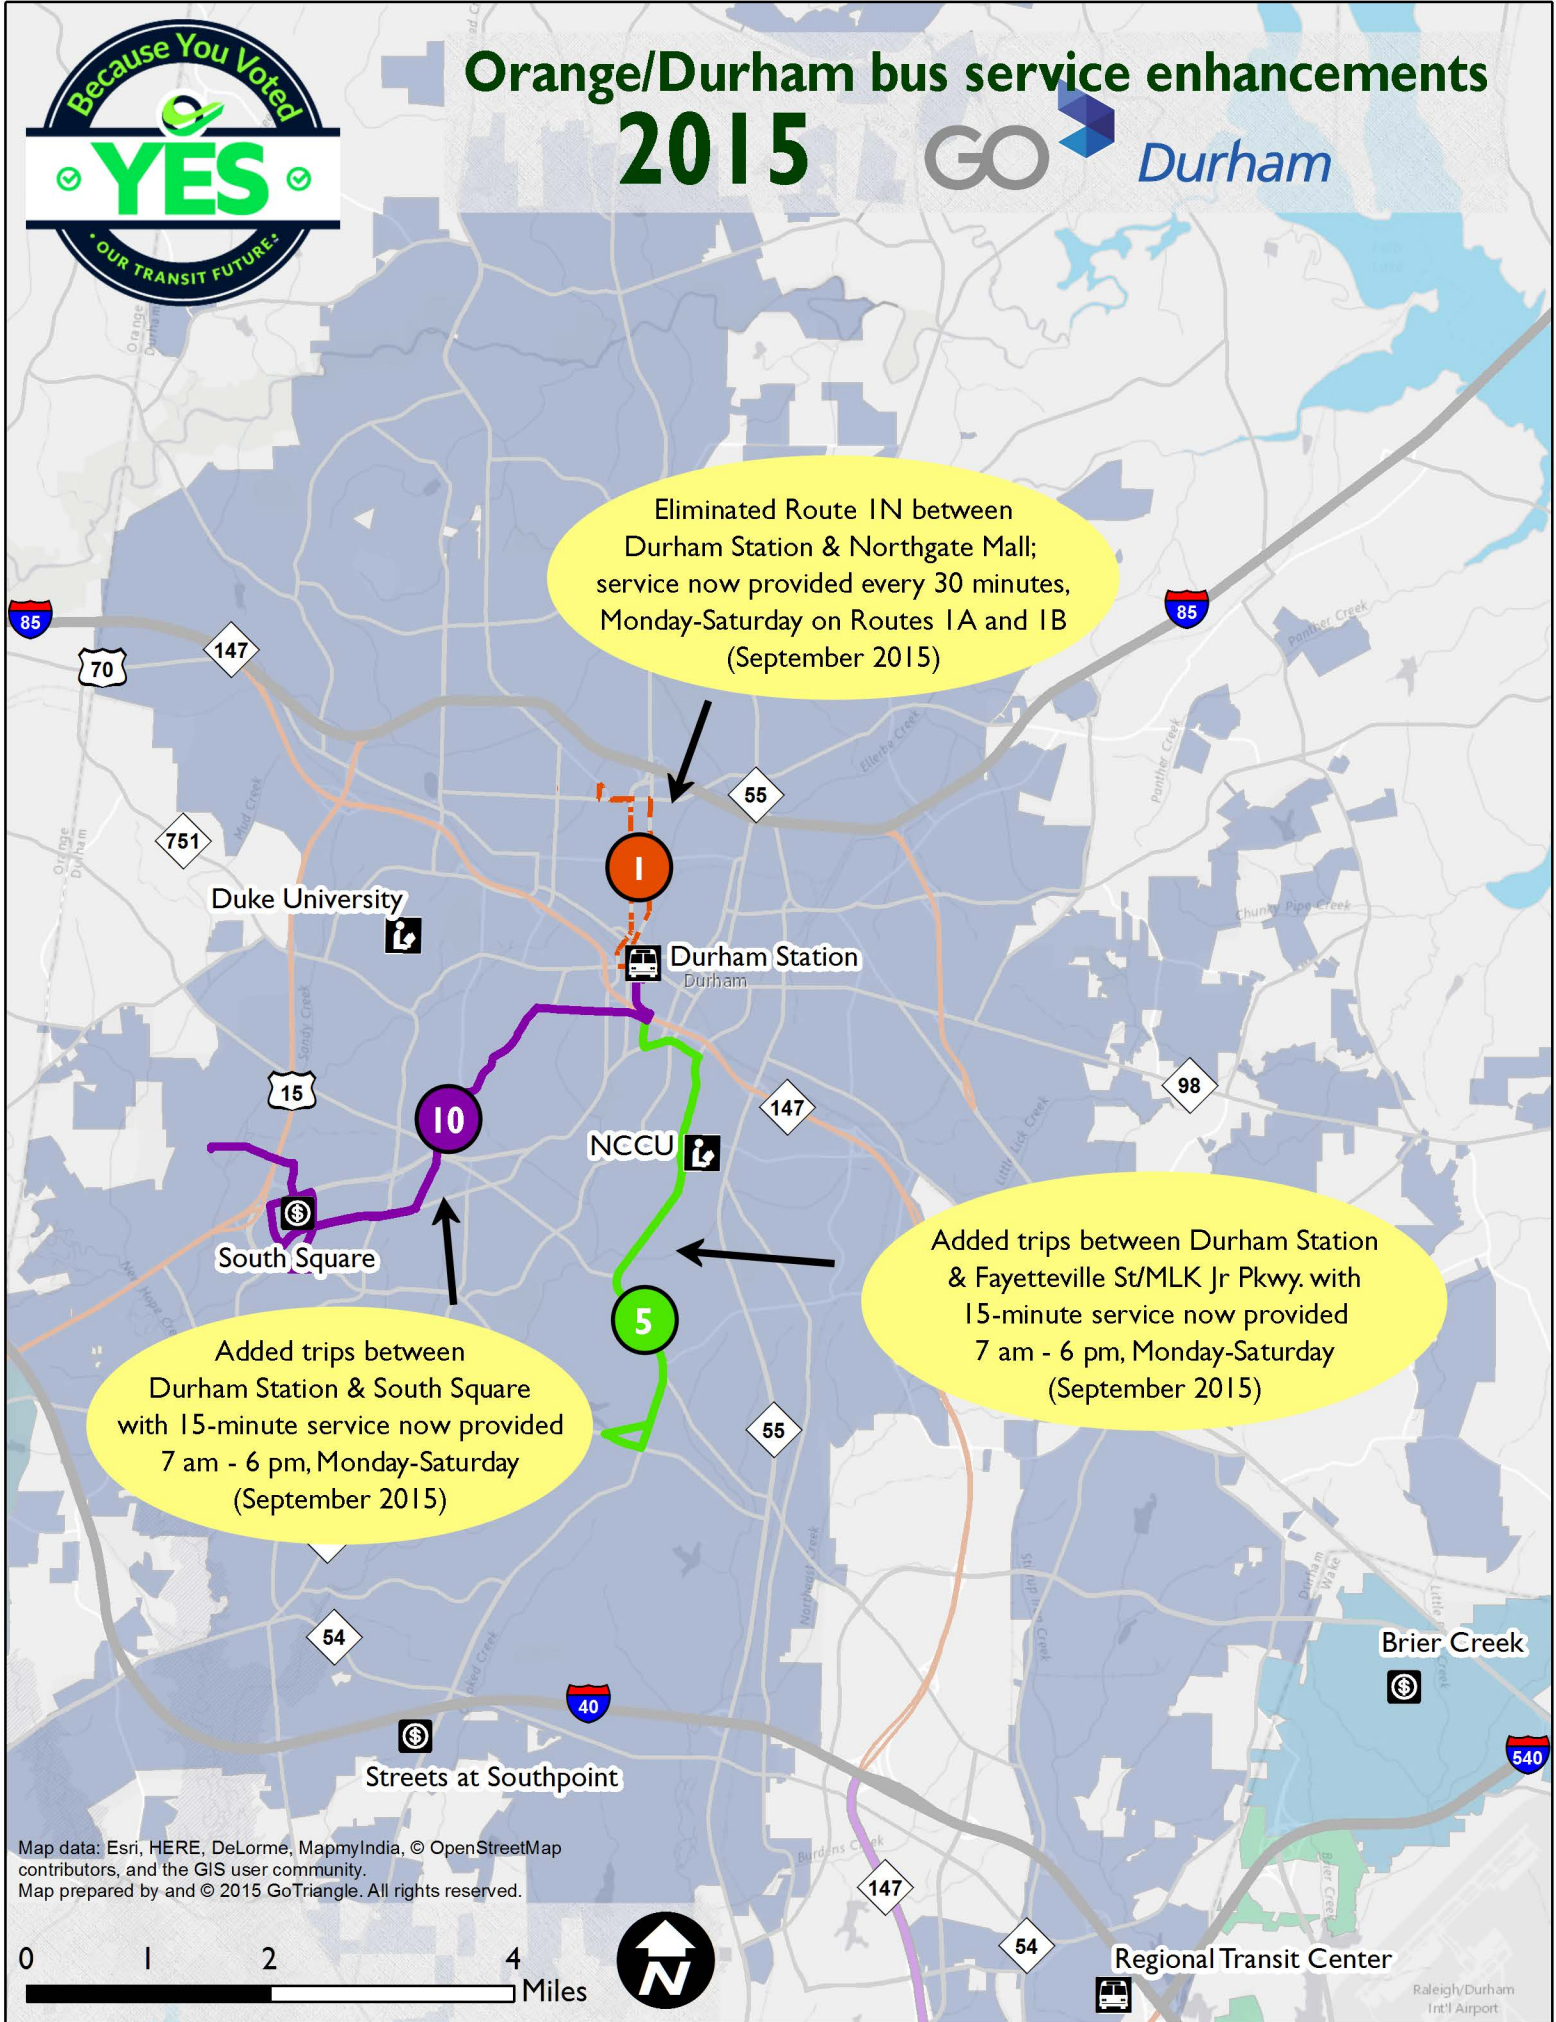

Orange/Durham bus service enhancements 2015

Map data: Esri, HERE, DeLorme, MapmyIndia, © OpenStreetMap contributors, and the GIS user community.
Map prepared by and © 2015 GoTriangle. All rights reserved.

Raleigh/Durham Int'l Airport