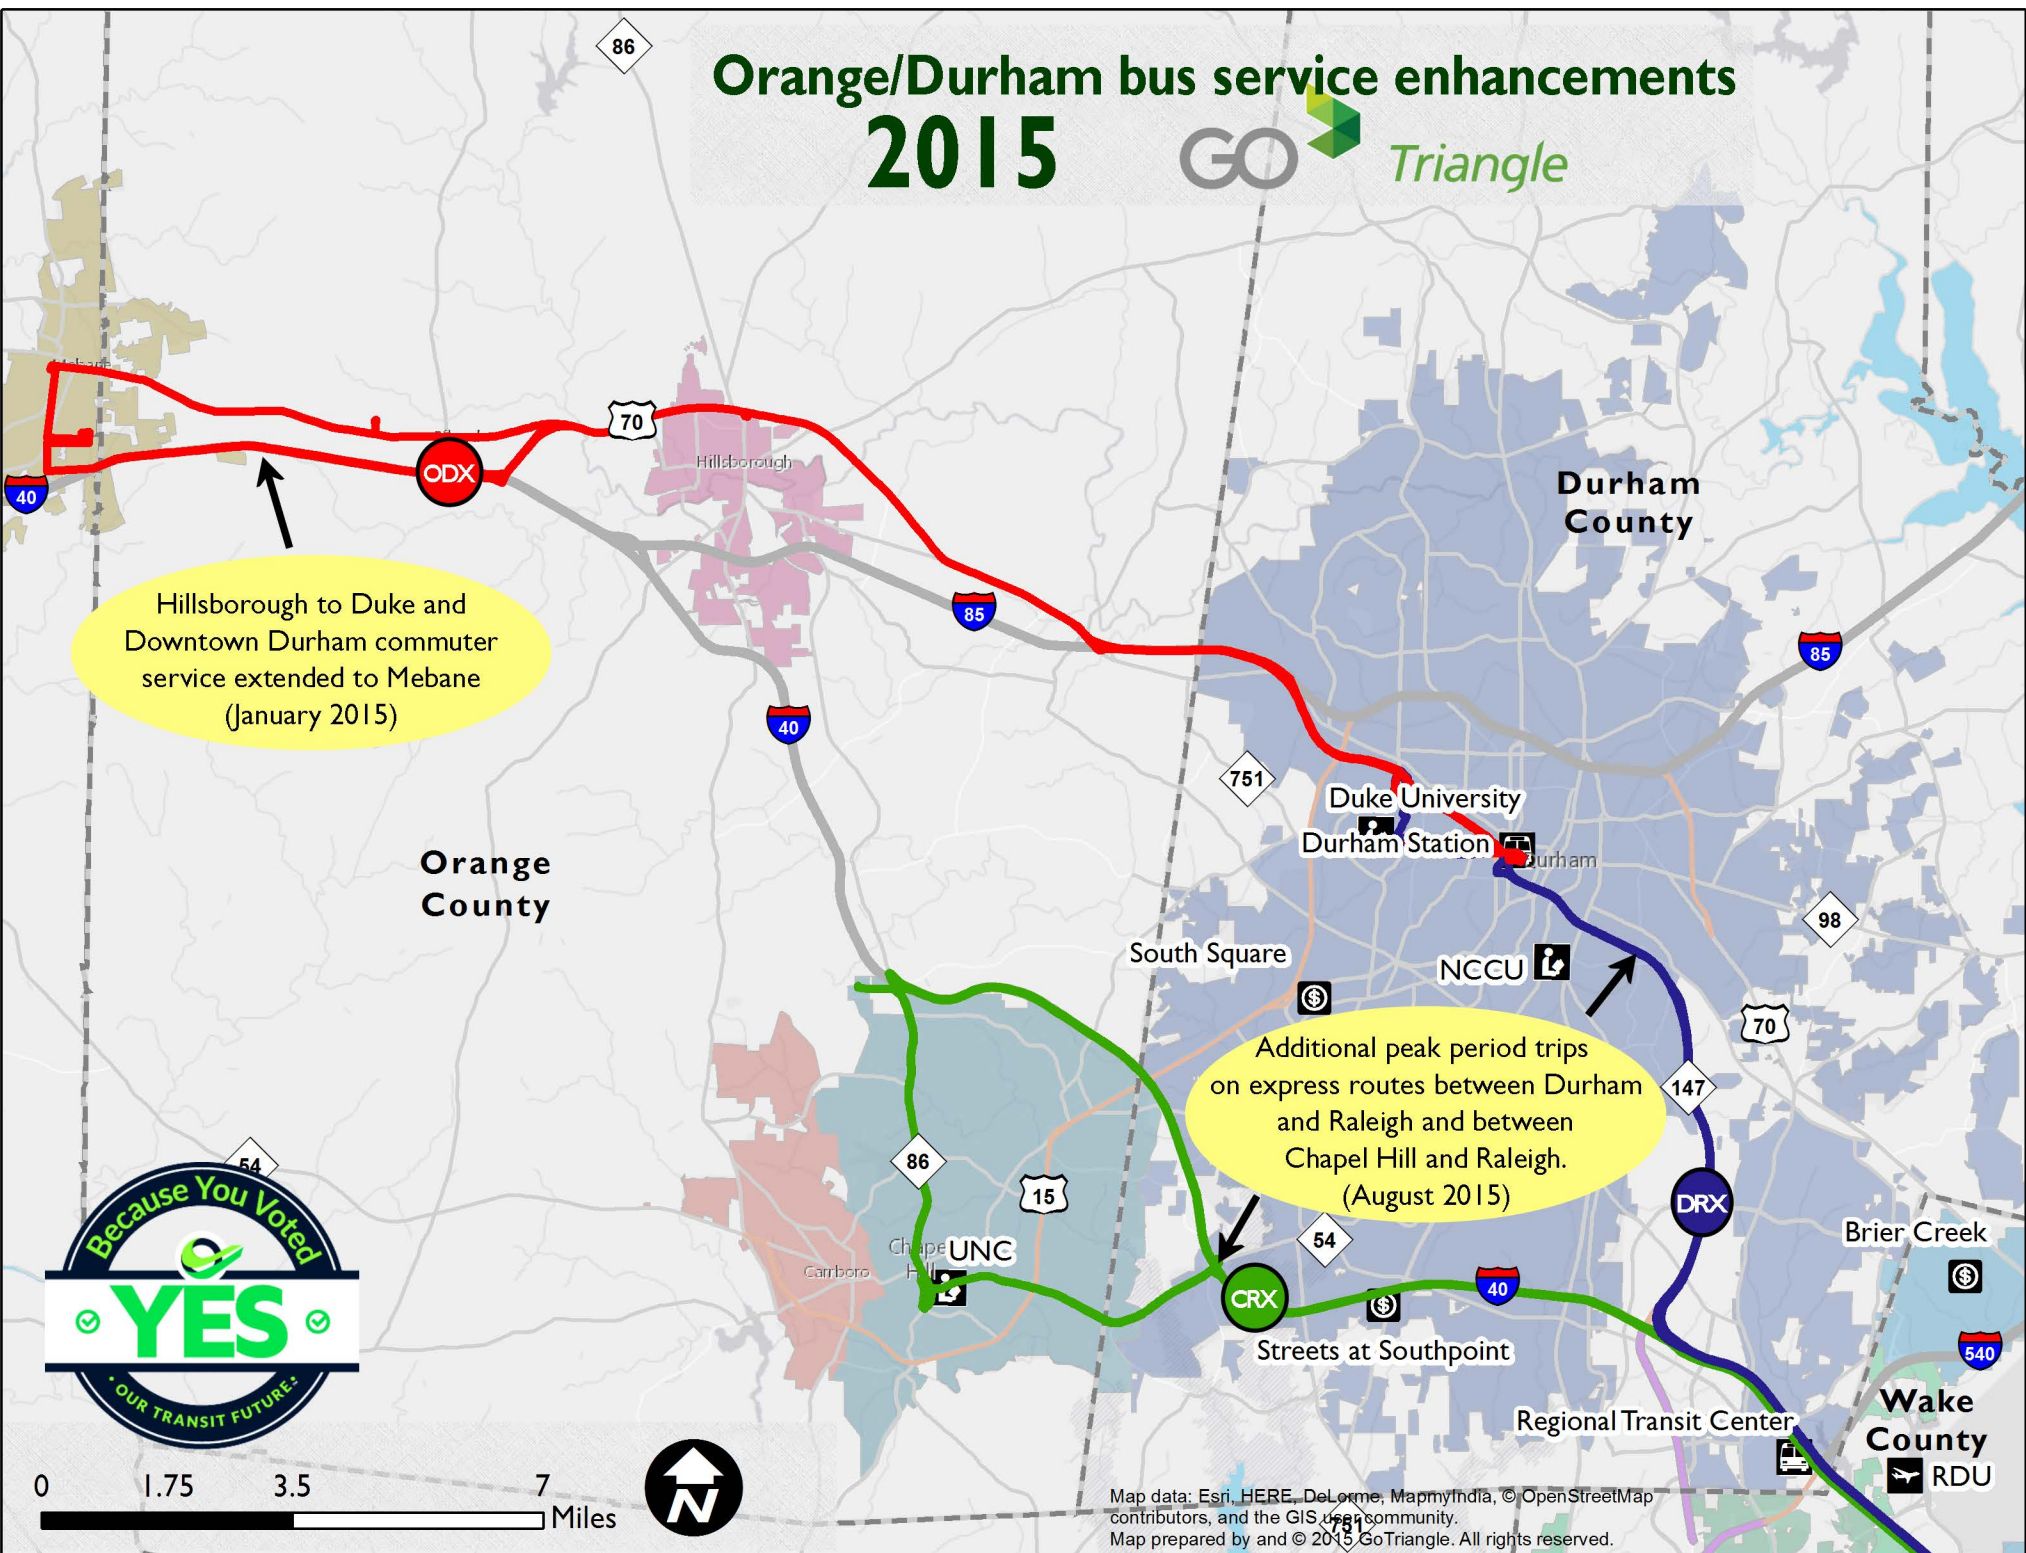

Orange/Durham bus service enhancements 2015

Hillsborough to Duke and Downtown Durham commuter service extended to Mebane (January 2015)

Additional peak period trips on express routes between Durham and Raleigh and between Chapel Hill and Raleigh. (August 2015)

Map data: Esri, HERE, DeLorme, MapmyIndia, © OpenStreetMap contributors, and the GIS user community.
Map prepared by and © 2015 GoTriangle. All rights reserved.