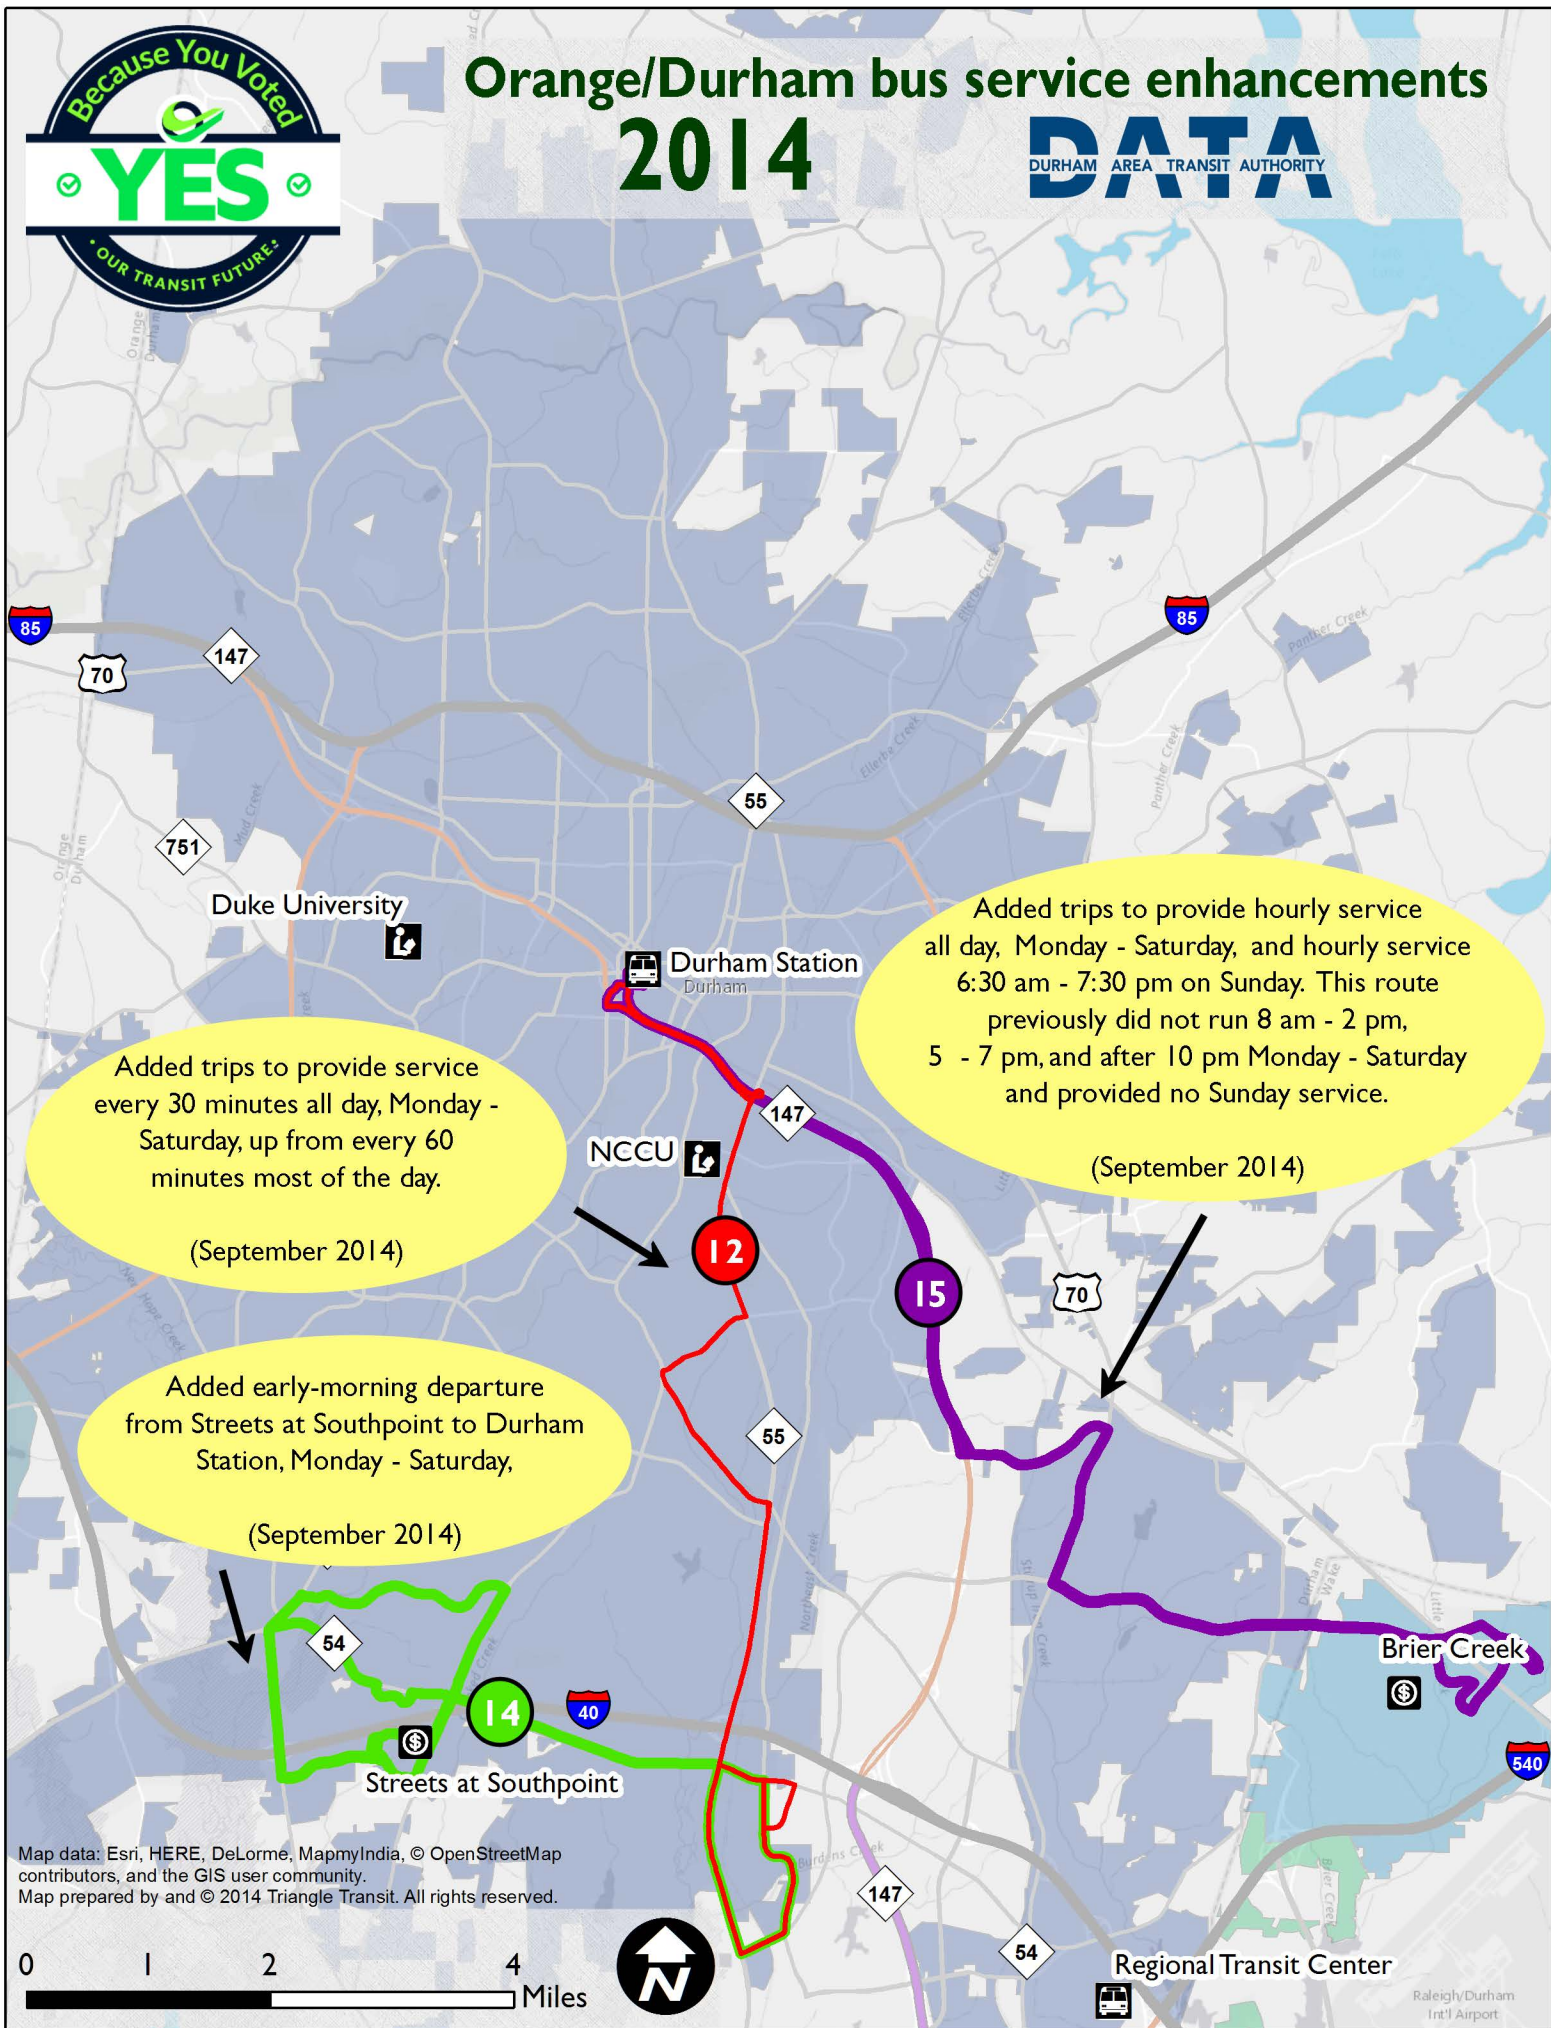

# Orange/Durham bus service enhancements 2014

**DATA**  
DURHAM AREA TRANSIT AUTHORITY

Map data: Esri, HERE, DeLorme, MapmyIndia, © OpenStreetMap contributors, and the GIS user community.  
Map prepared by and © 2014 Triangle Transit. All rights reserved.

Regional Transit Center  
Durham Area Transit Authority

Raleigh/Durham Int'l Airport