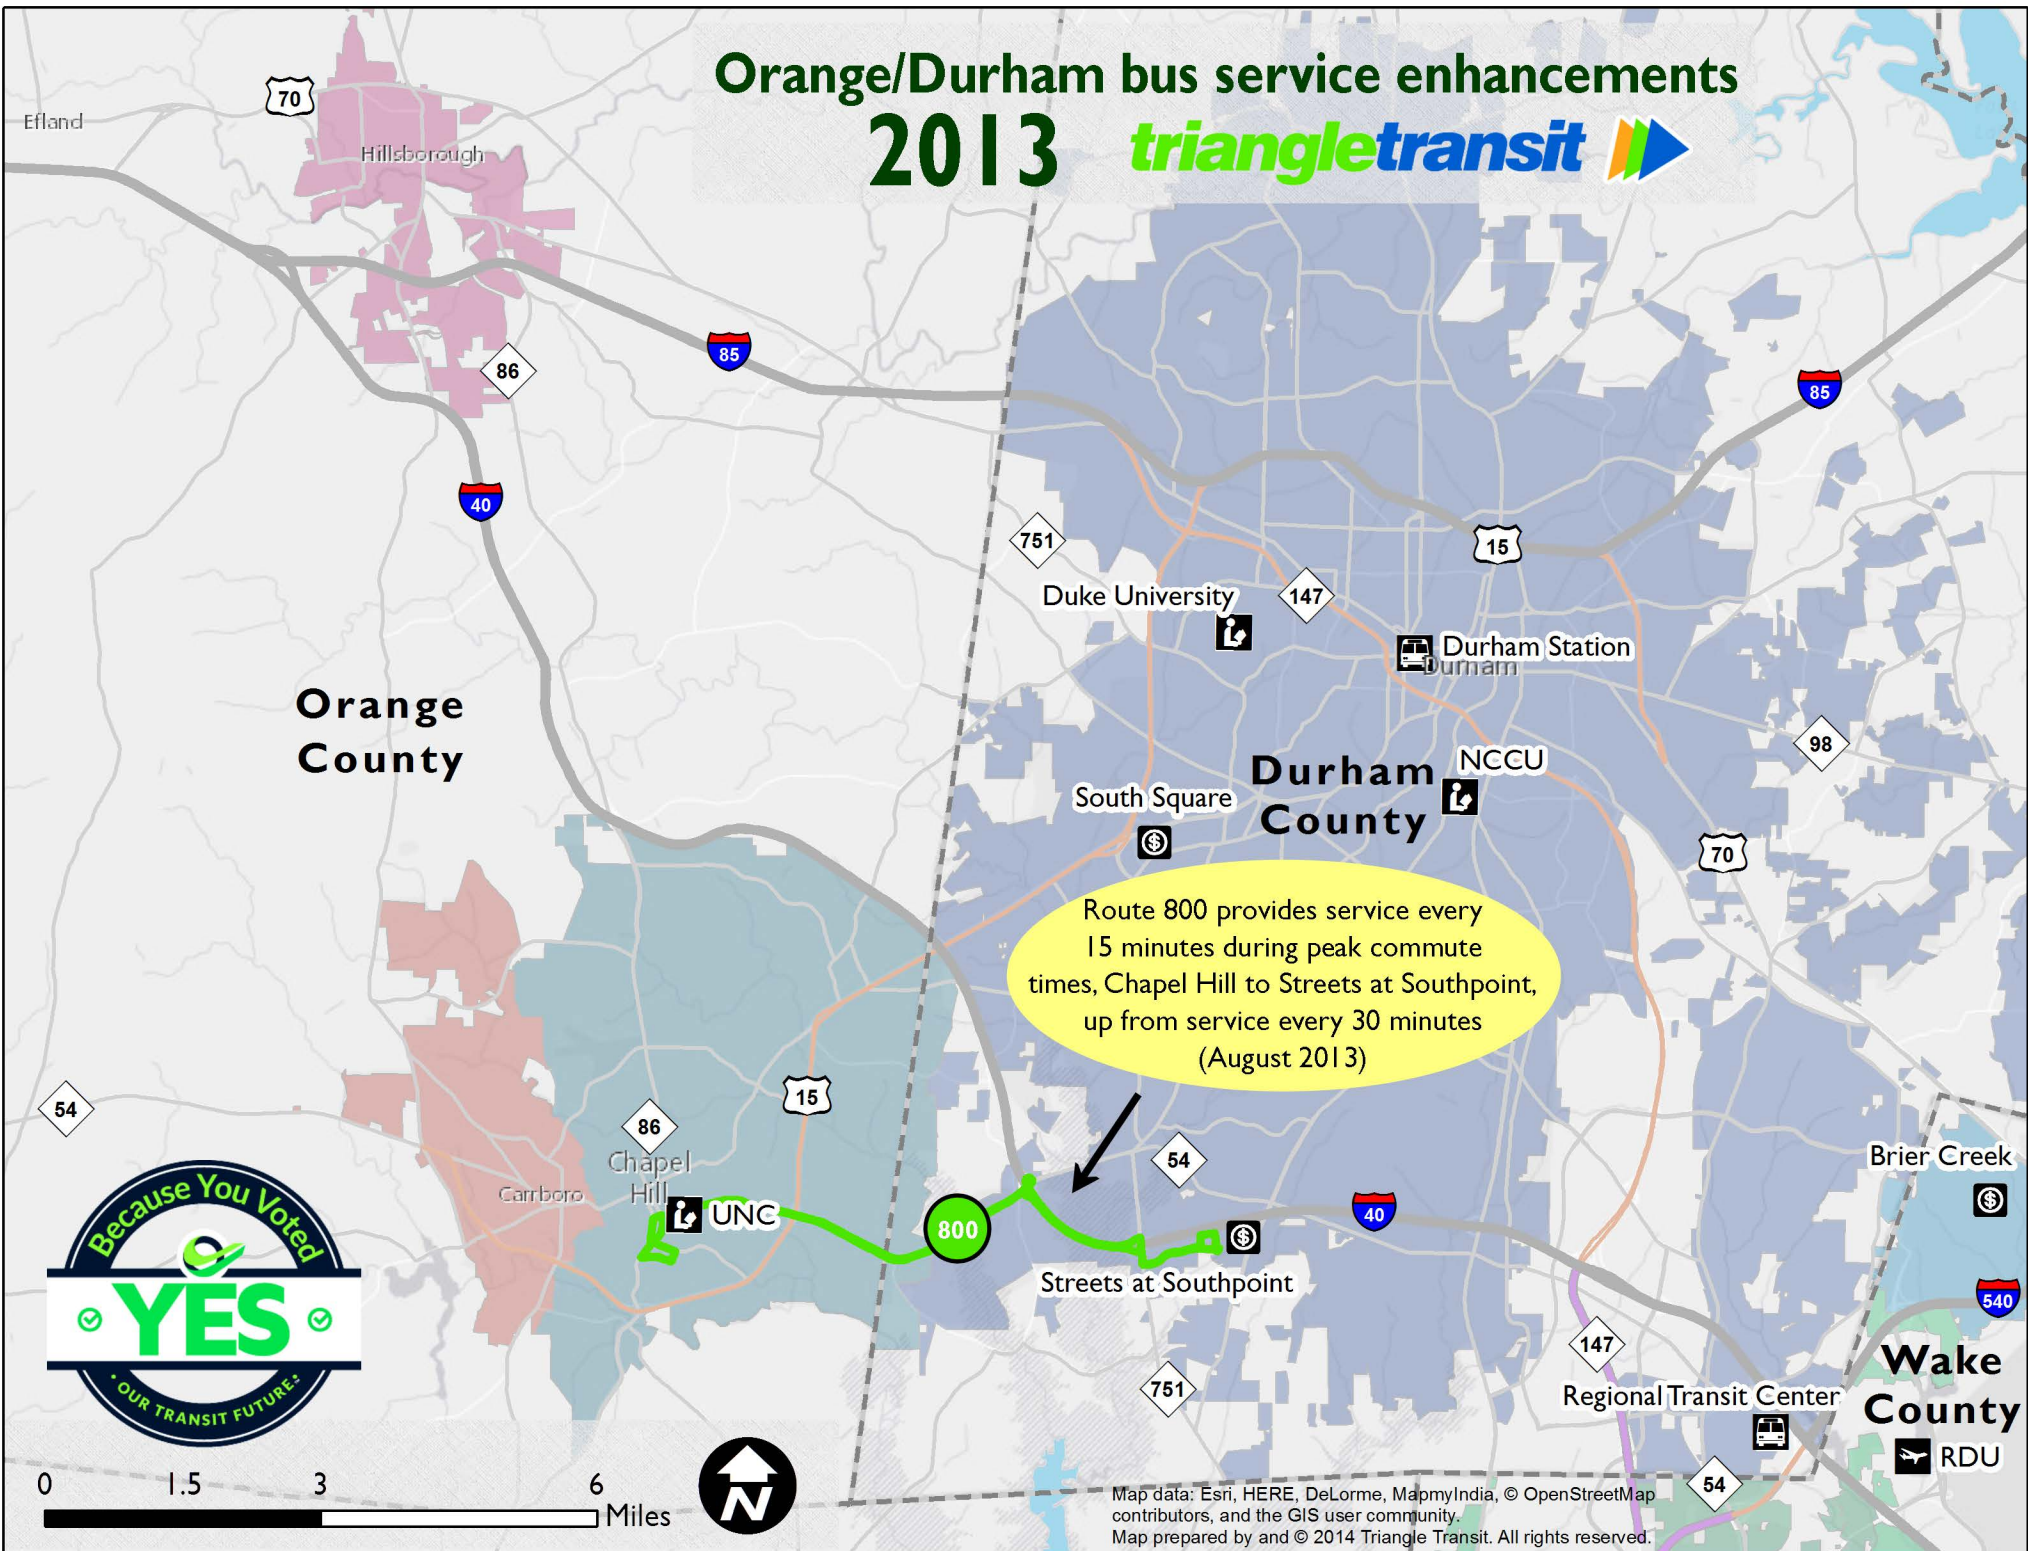

Orange/Durham bus service enhancements 2013 *triangletransit*

Map data: Esri, HERE, DeLorme, MapmyIndia, © OpenStreetMap contributors, and the GIS user community.
Map prepared by and © 2014 Triangle Transit. All rights reserved.