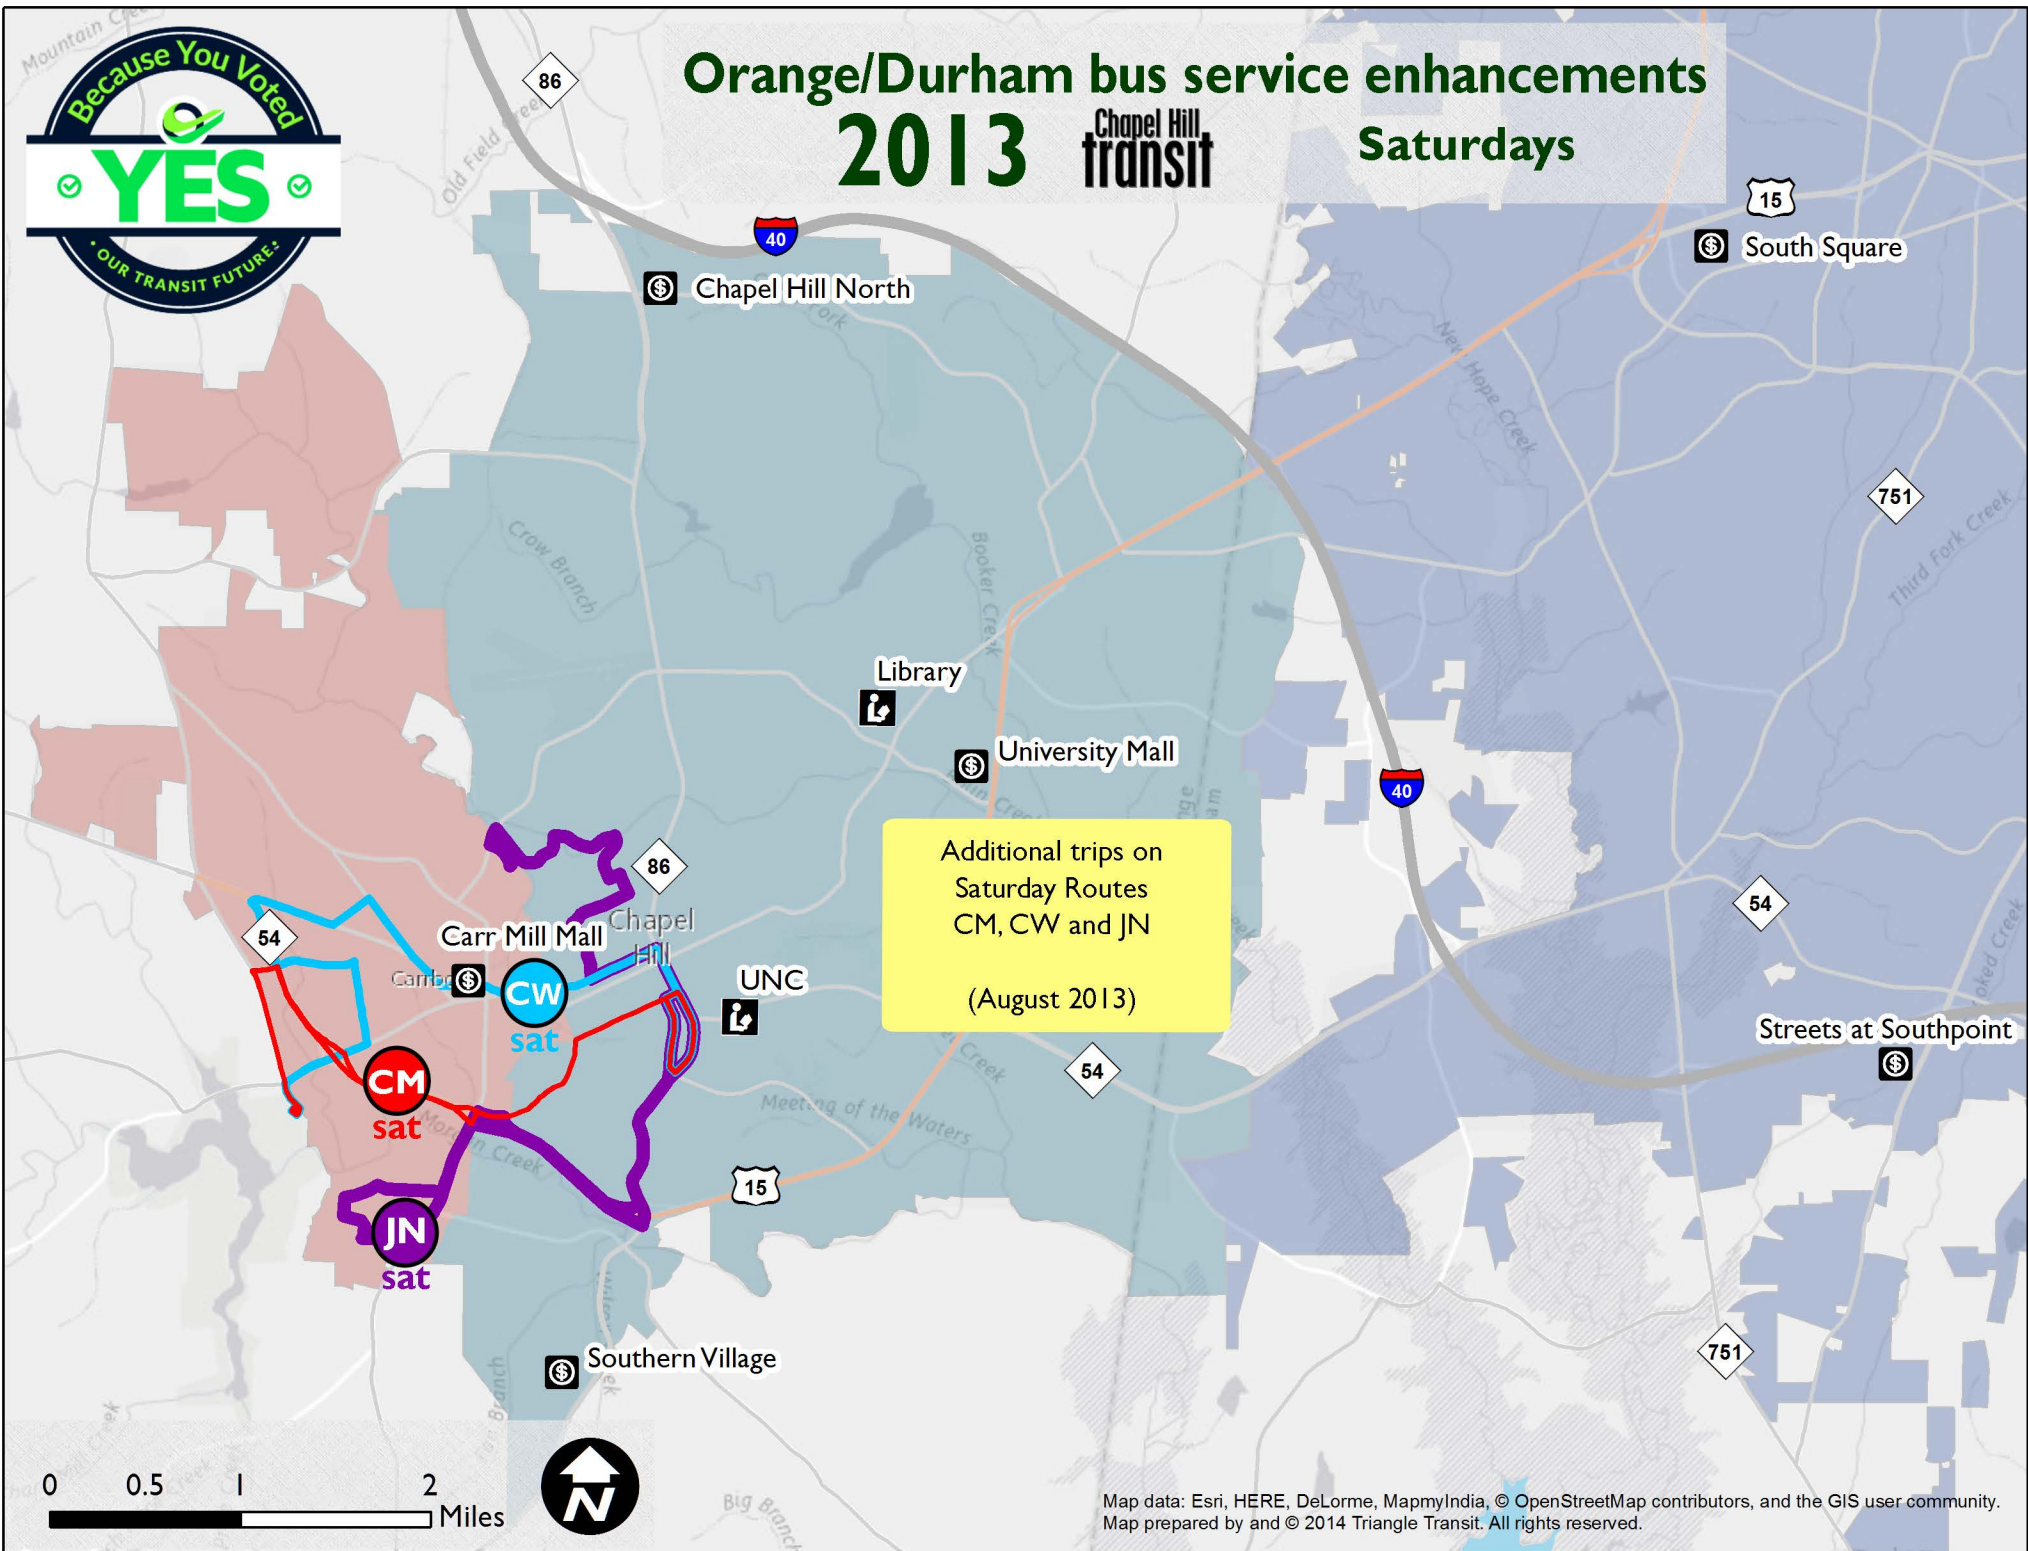

Orange/Durham bus service enhancements 2013

Chapel Hill
transit

Saturdays

Additional trips on
Saturday Routes
CM, CW and JN
(August 2013)

Map data: Esri, HERE, DeLorme, MapmyIndia, © OpenStreetMap contributors, and the GIS user community. Map prepared by and © 2014 Triangle Transit. All rights reserved.