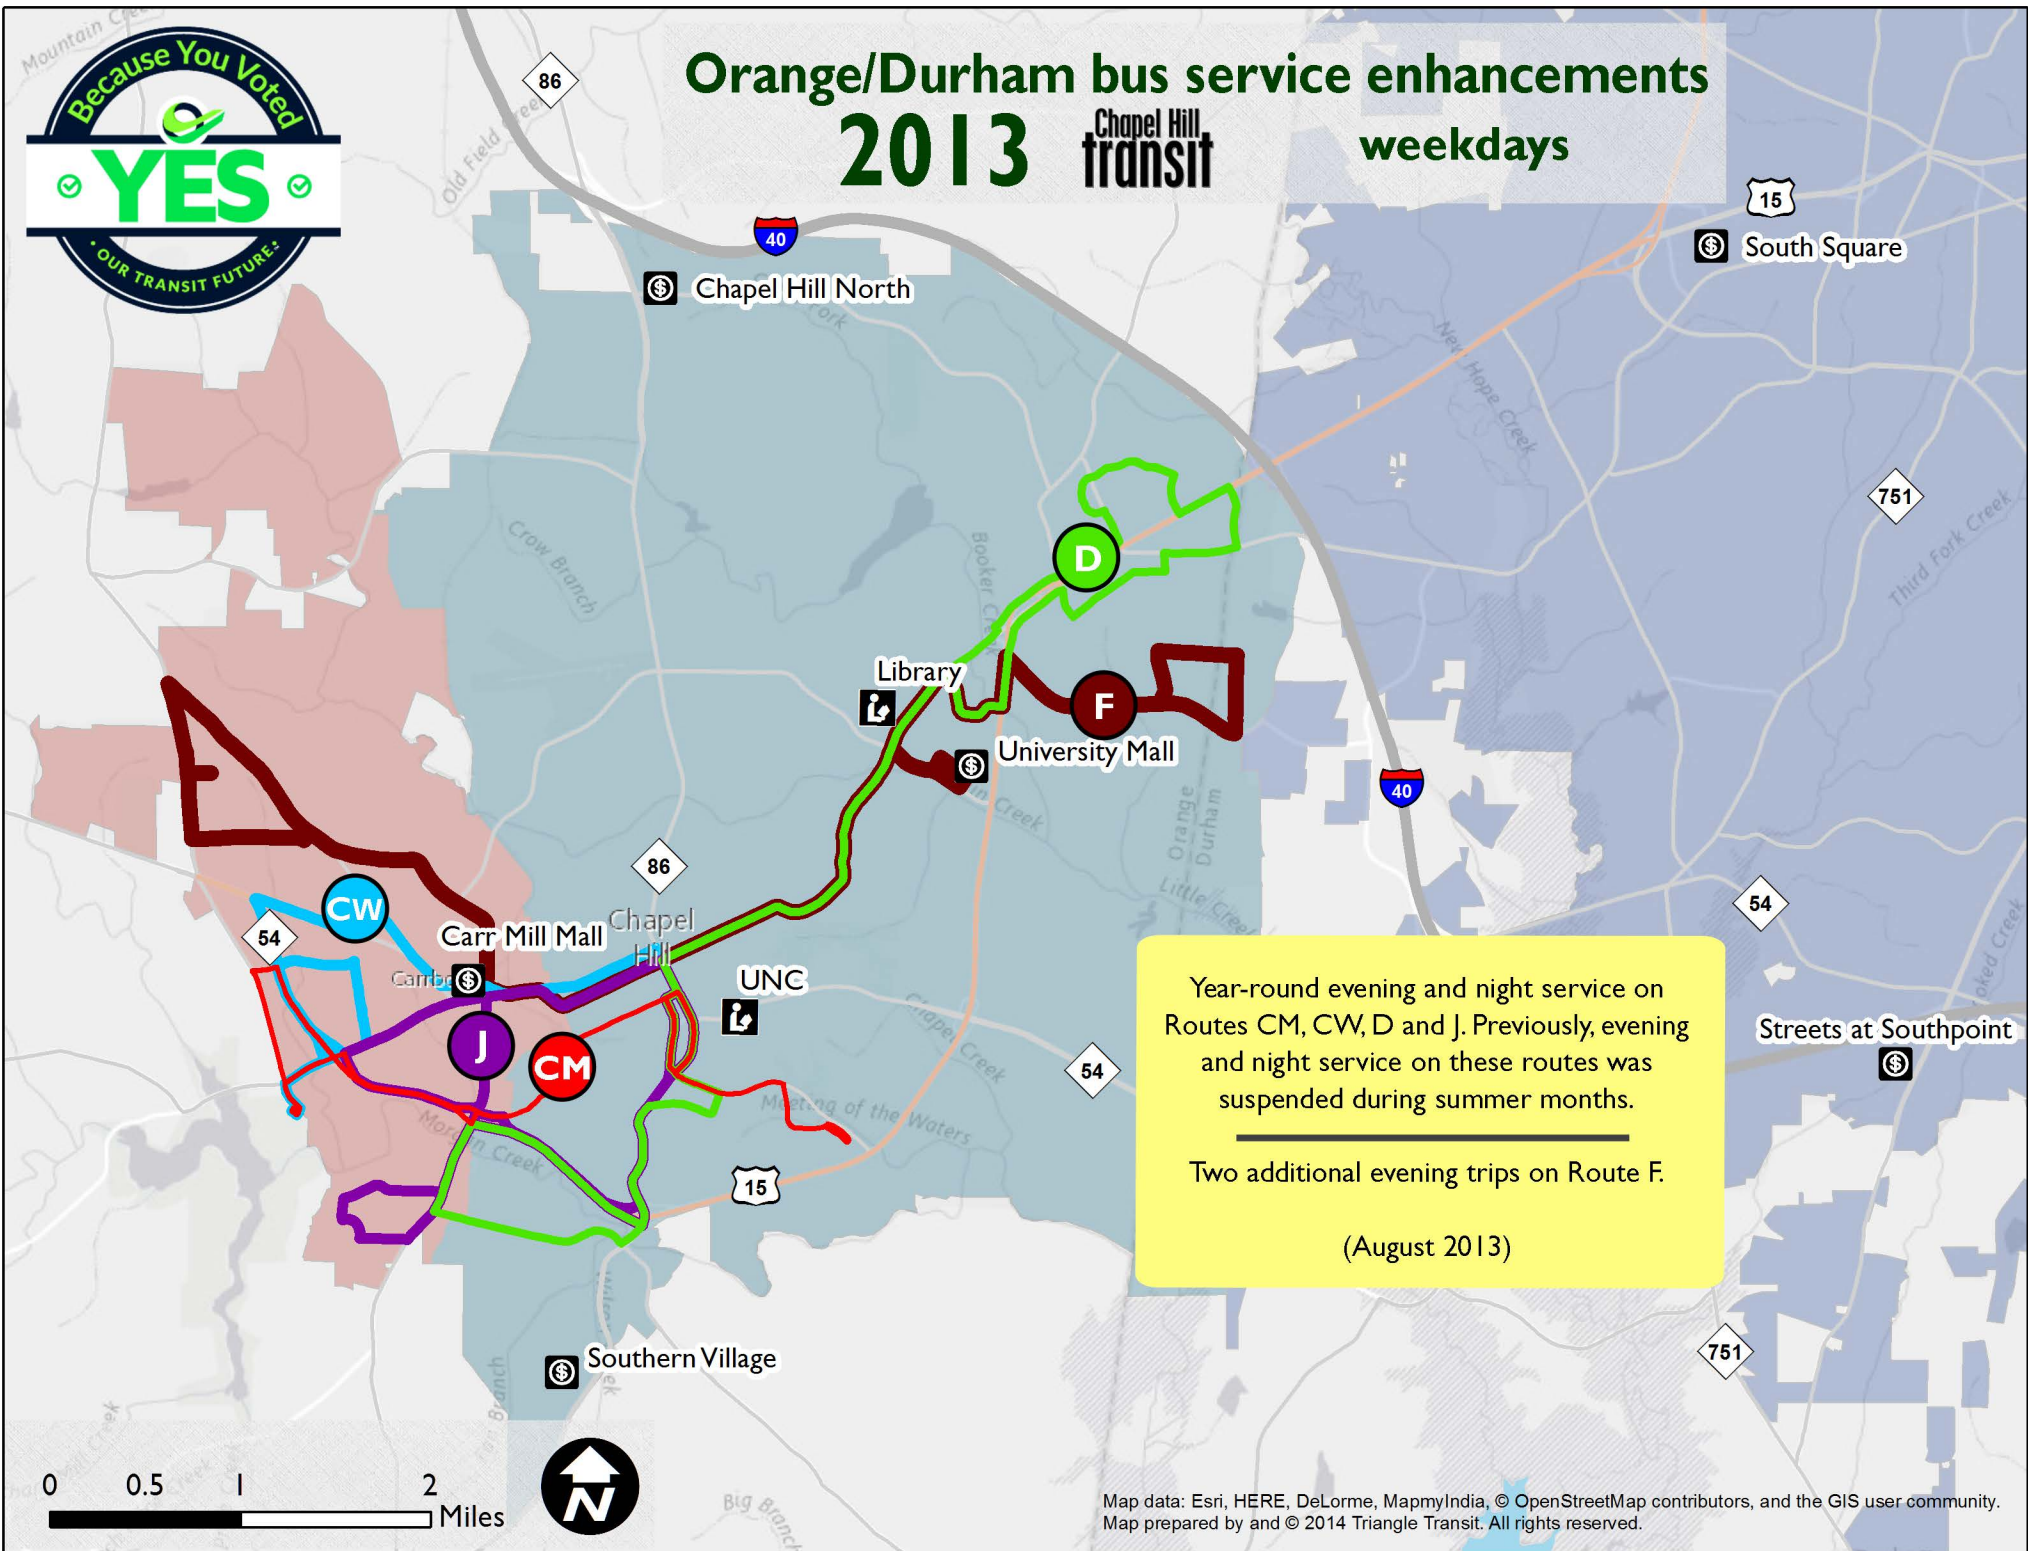

Orange/Durham bus service enhancements 2013

Chapel Hill transit

Year-round evening and night service on Routes CM, CW, D and J. Previously, evening and night service on these routes was suspended during summer months.

Two additional evening trips on Route F.

(August 2013)

Map data: Esri, HERE, DeLorme, MapmyIndia, © OpenStreetMap contributors, and the GIS user community. Map prepared by and © 2014 Triangle Transit. All rights reserved.