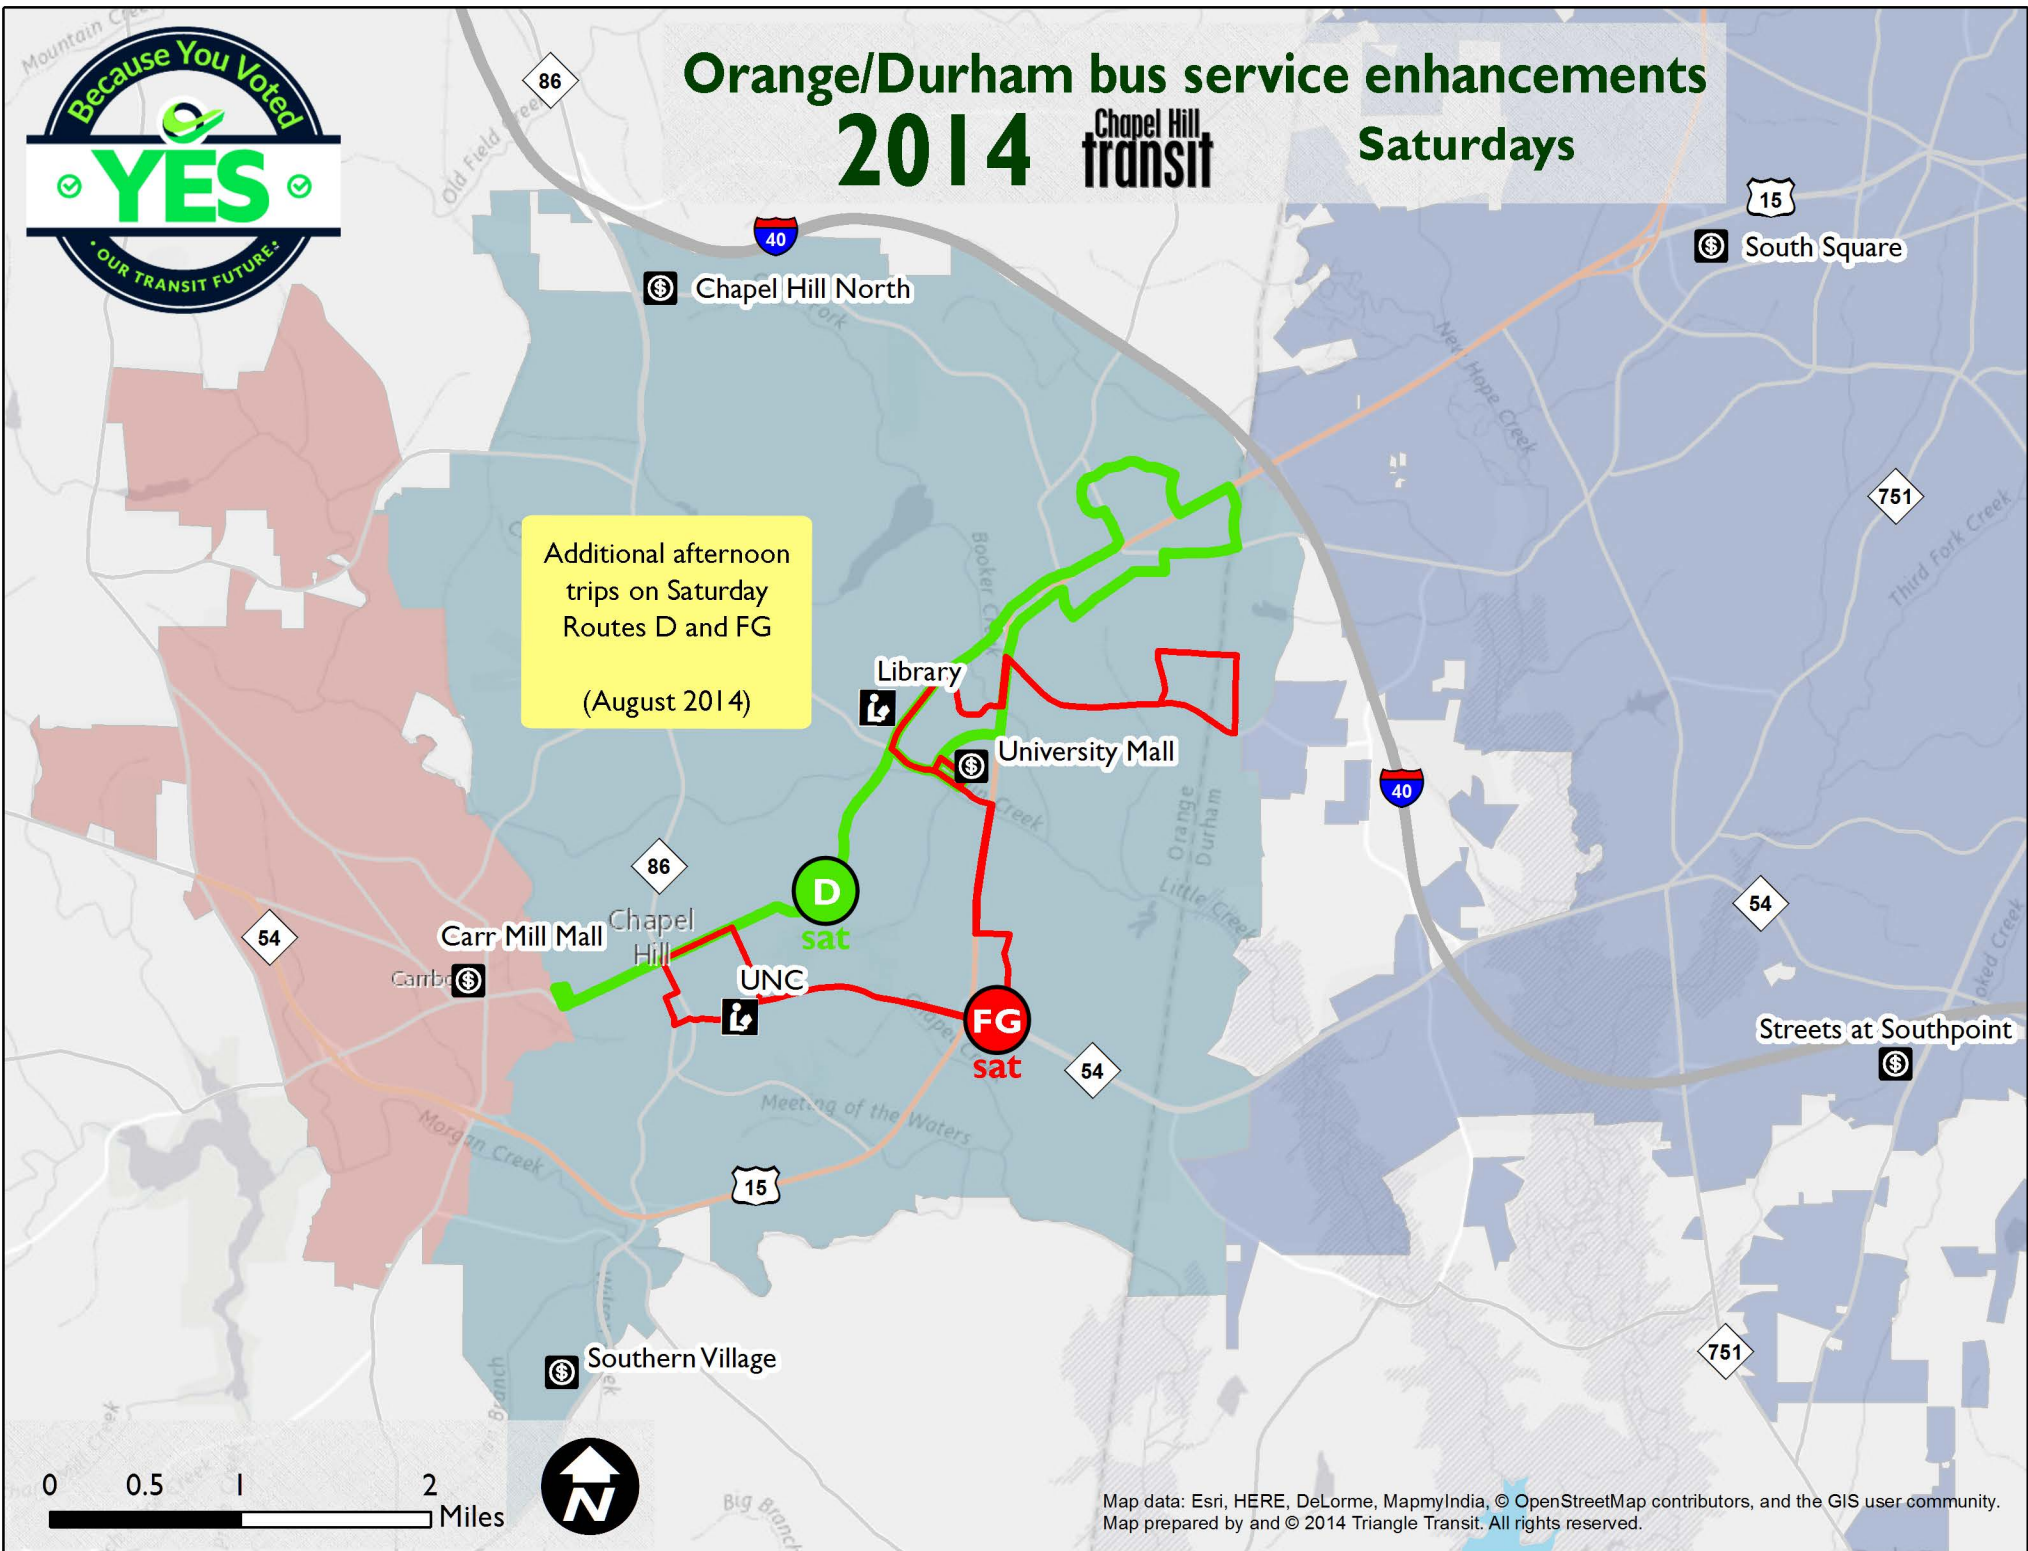

Orange/Durham bus service enhancements 2014

Chapel Hill transit

Saturdays

Additional afternoon trips on Saturday Routes D and FG (August 2014)

Map data: Esri, HERE, DeLorme, MapmyIndia, © OpenStreetMap contributors, and the GIS user community. Map prepared by and © 2014 Triangle Transit. All rights reserved.