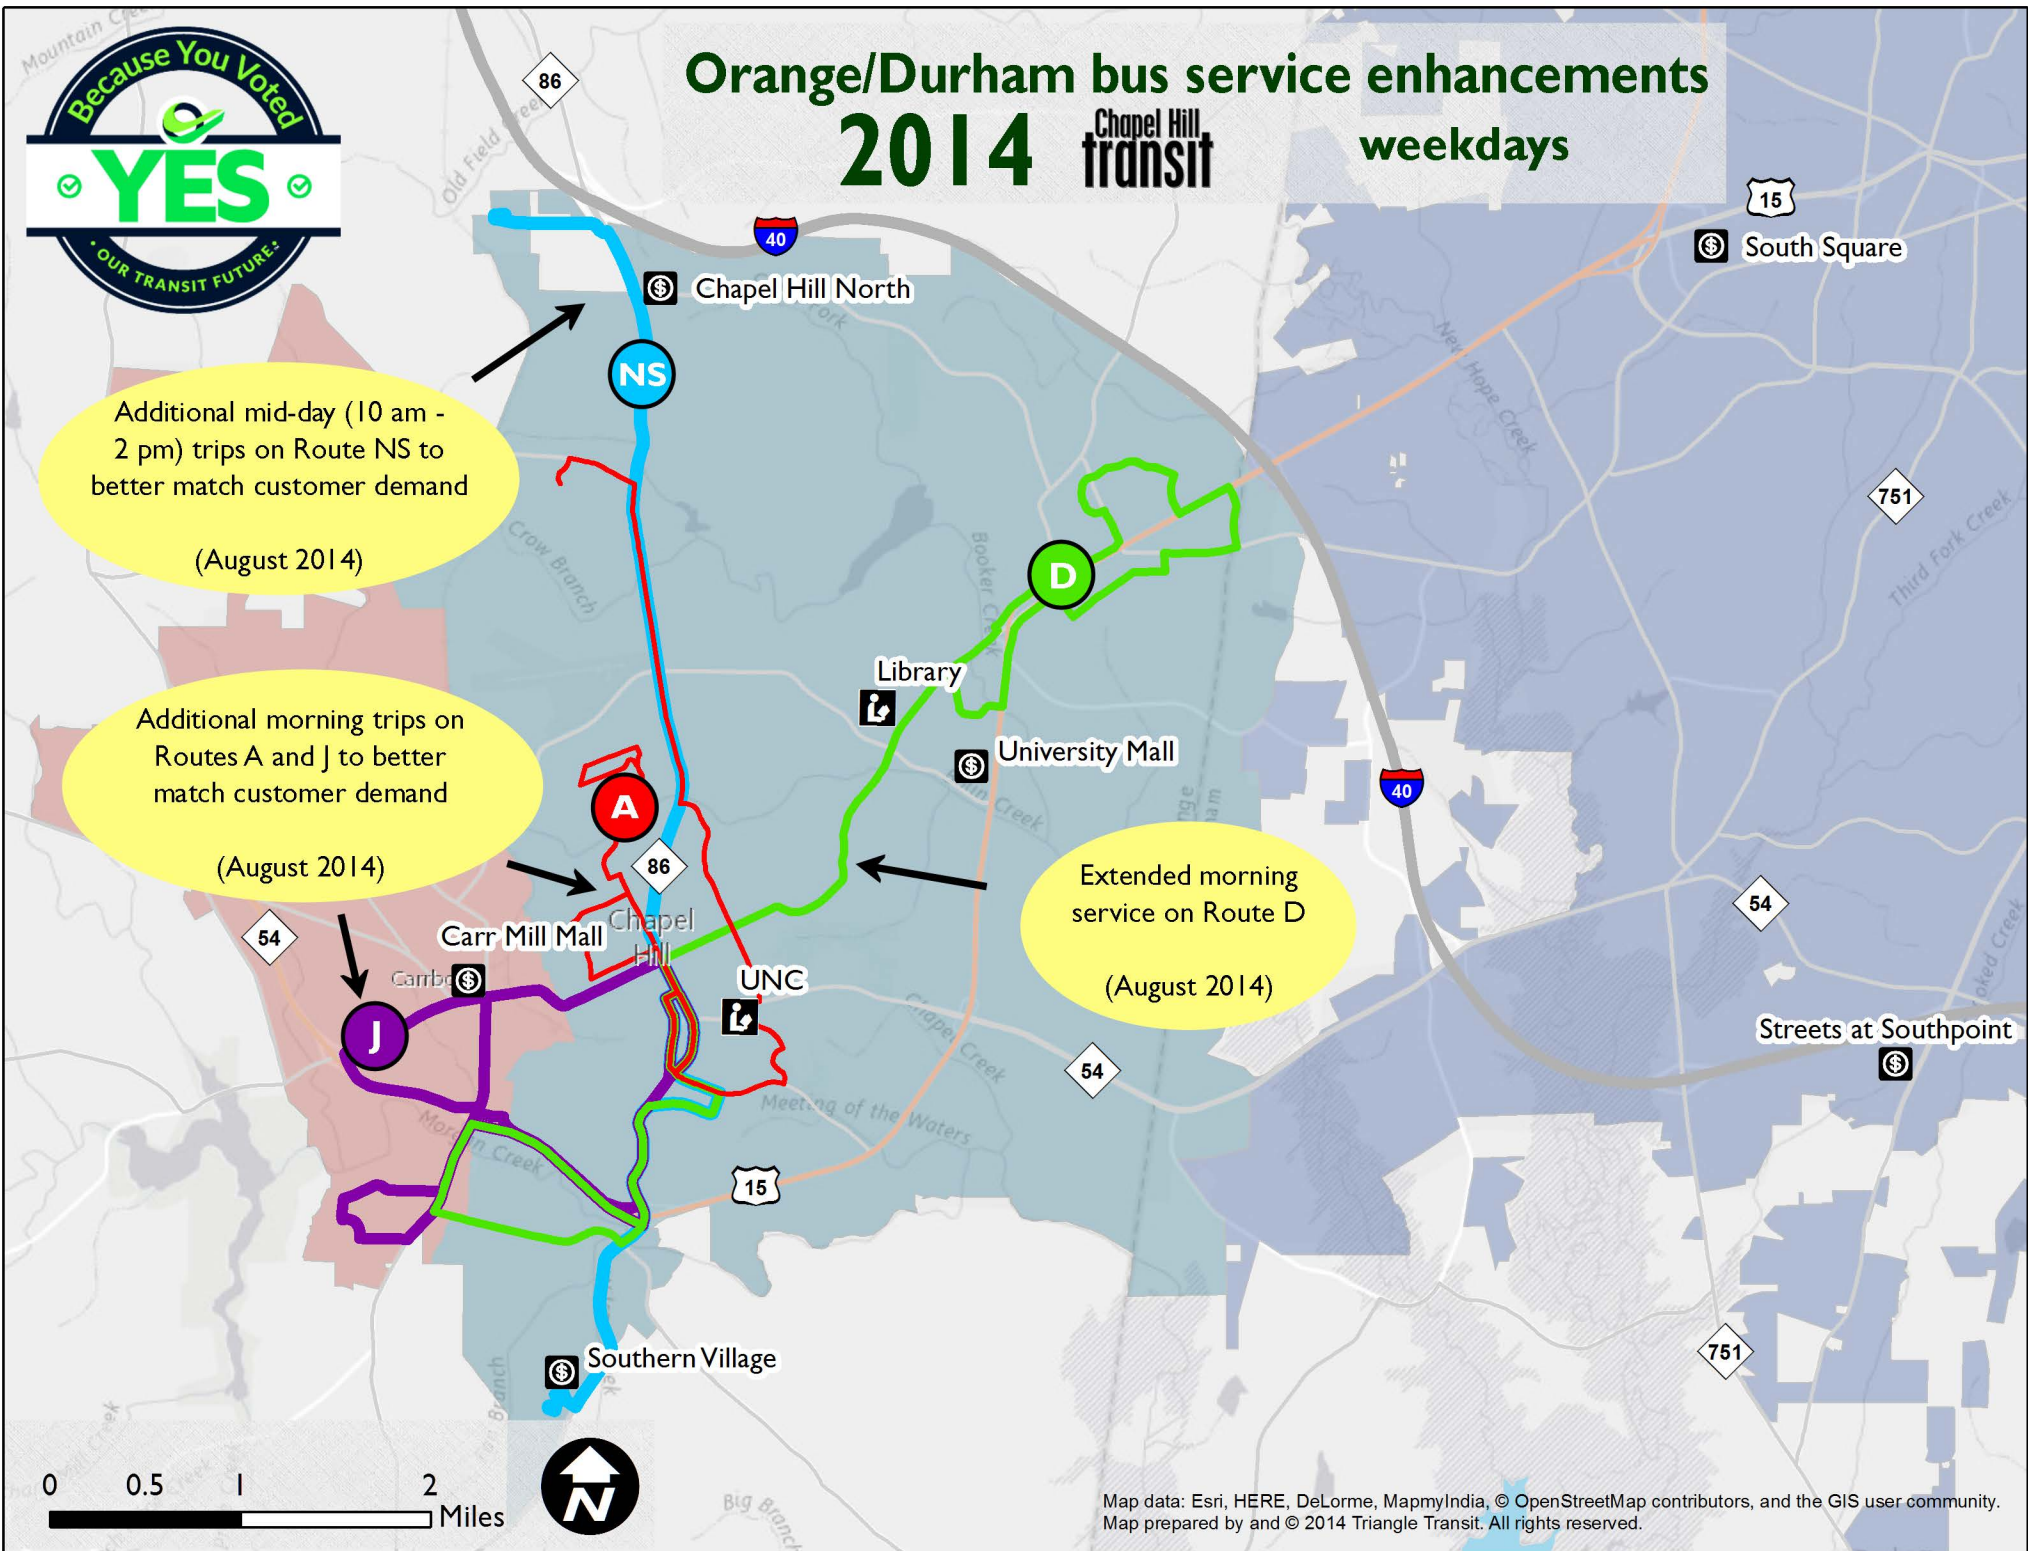

Orange/Durham bus service enhancements 2014

Chapel Hill transit weekdays

Additional mid-day (10 am - 2 pm) trips on Route NS to better match customer demand
(August 2014)

Additional morning trips on Routes A and J to better match customer demand
(August 2014)

Extended morning service on Route D
(August 2014)

Map data: Esri, HERE, DeLorme, MapmyIndia, © OpenStreetMap contributors, and the GIS user community. Map prepared by and © 2014 Triangle Transit. All rights reserved.